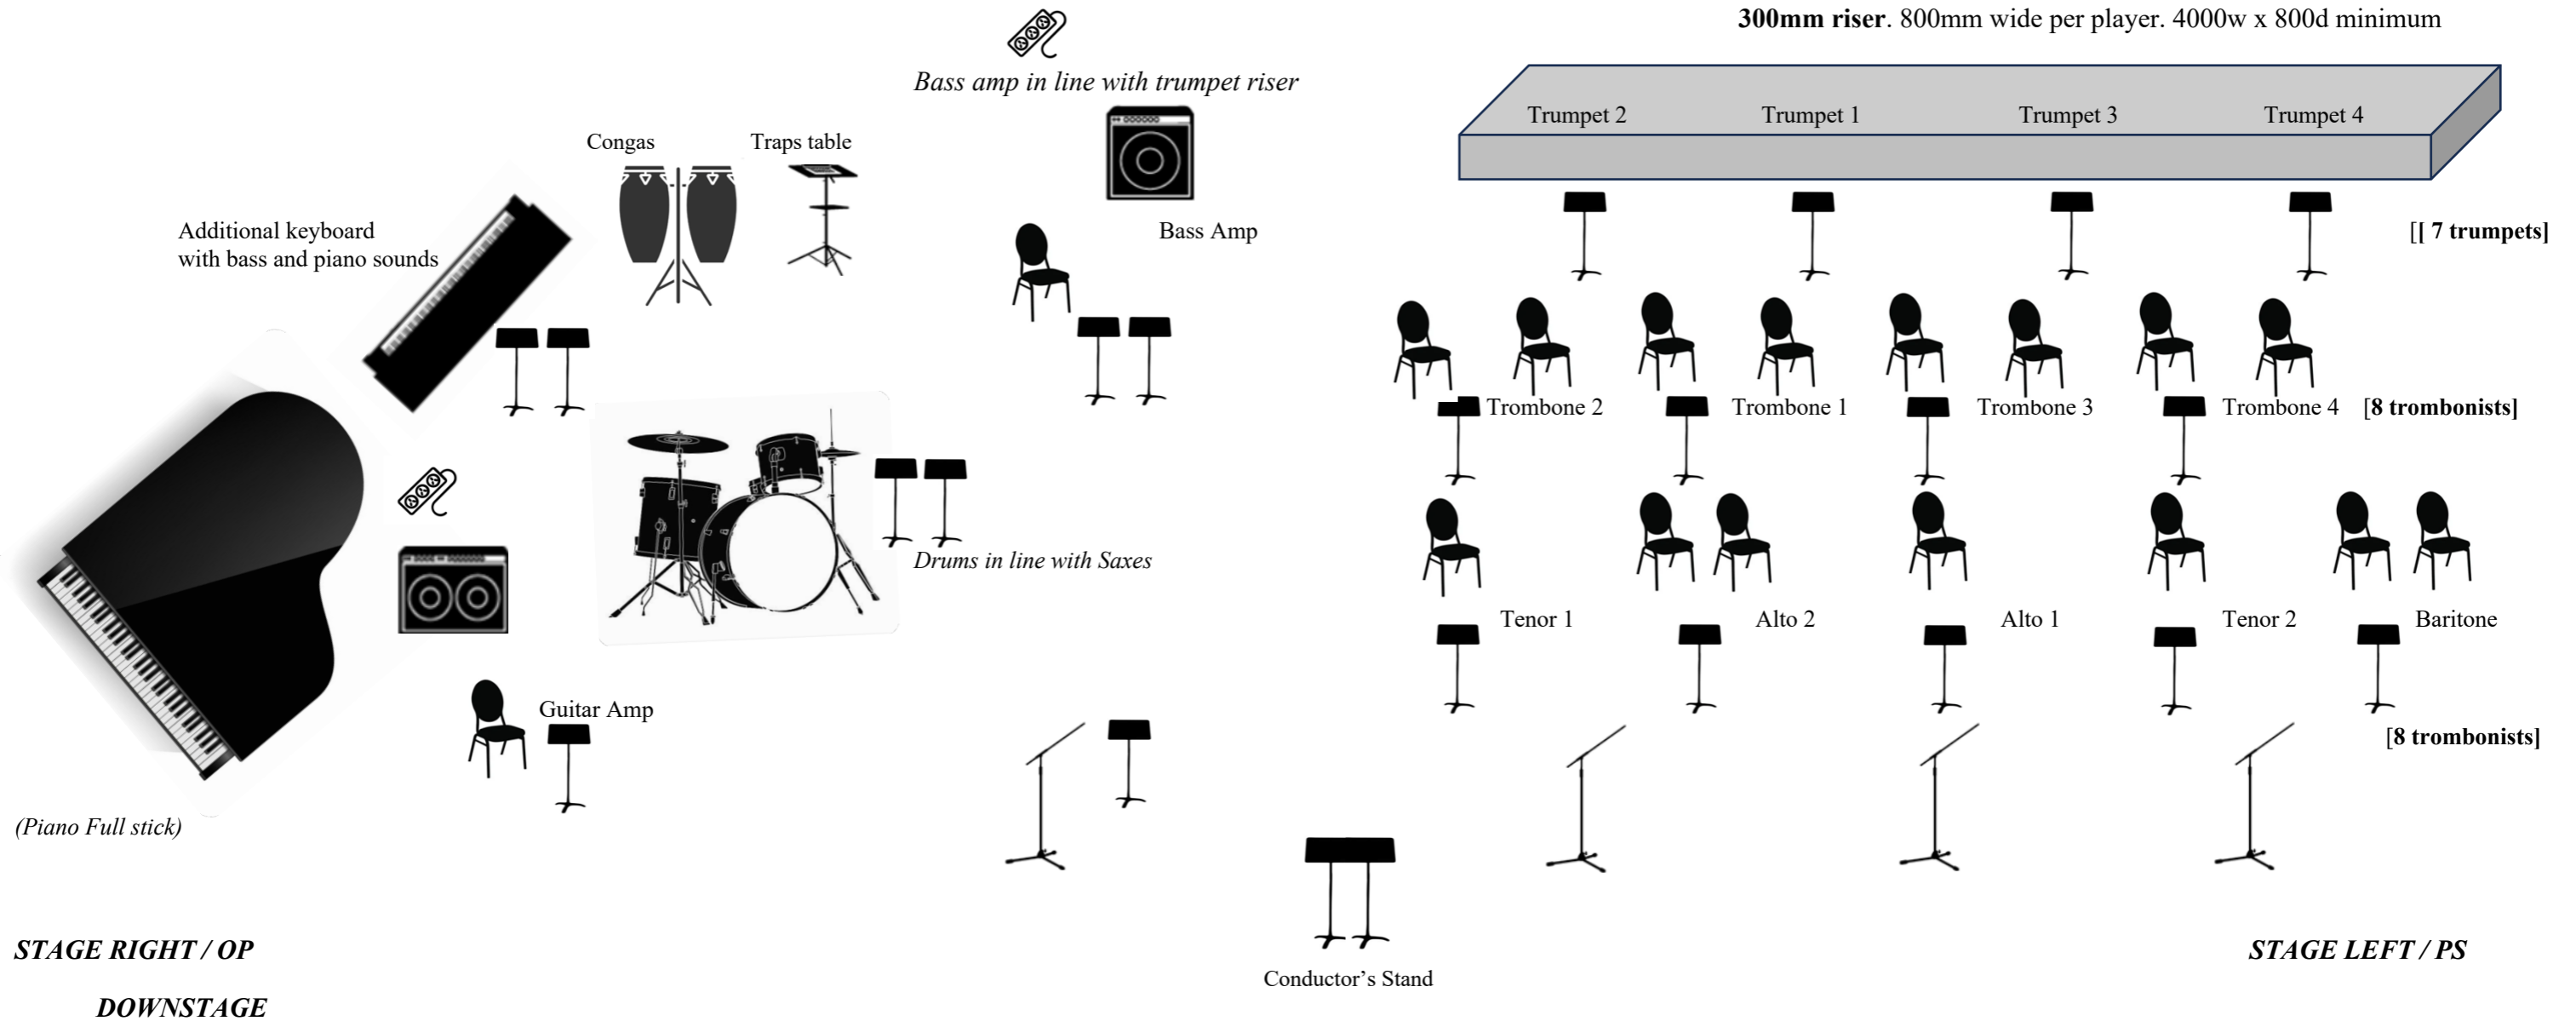

Ensemble	Performance	Venue	Date	Time
Inner West Jazz Orchestra	Japan Tour 2023	Various	10/12 – 22/12	Various

UPSTAGE

INPUT LIST

1	Piano L	9	17	25
2	Piano R	10	18	26
3	Announce / soloist (radio mic)	11	19	27
4	Horns Stage Right	12	20	28
5	Horns Middle	13	21	29
6	Horns Stage Left	14	22	30
7		15	23	31
8		16	24	32